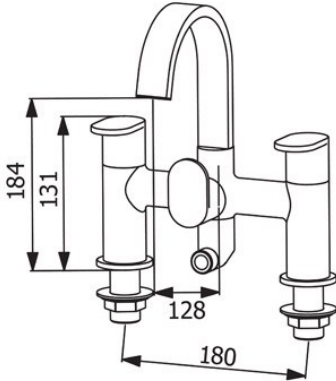

Strata Blade Bath Shower Mixer including Kit

Bath Shower Mixer

Code	Description	Dimensions
4K6060	Bath Shower Mixer	See image

Pegler Yorkshire reserve the right to change specifications

10 Year Guarantee

Luxury Taps and Mixers